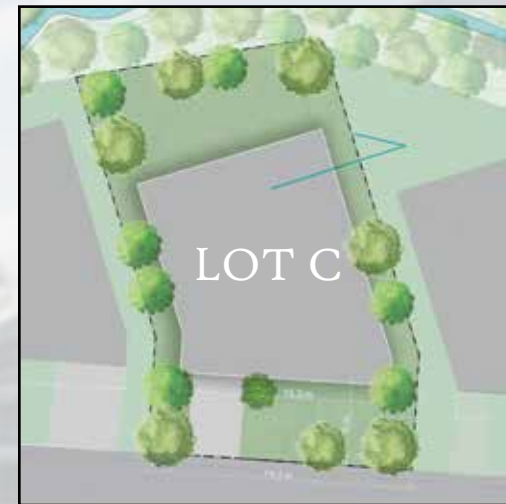

Price List

Price: ¥ 215,000,000
Size: 523m² / 167 TSB

Price: ¥ 205,000,000
Size: 527m² / 160 TSB

Price: ¥ 217,000,000
Size: 557m² / 169 TSB

HIRAFU ~ ESTATE